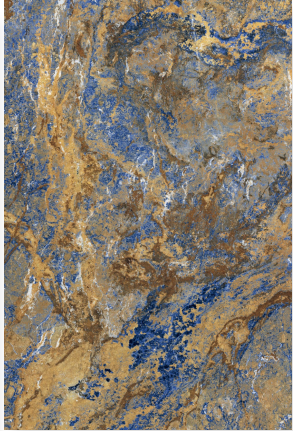

# AXIX BLUE

1200x  
1800mm

Dark  
Polished

9mm