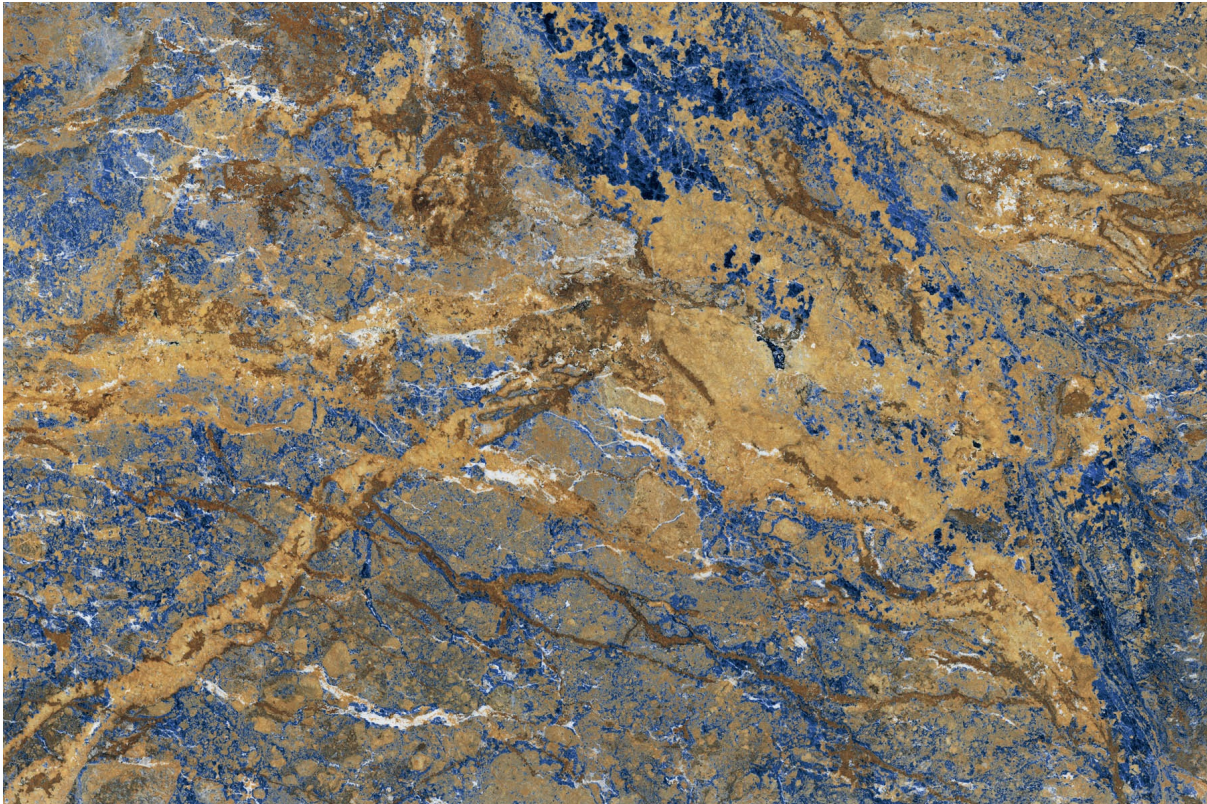

# AXIX BLUE

1200x  
1800mm

Dark  
Polished

9mm