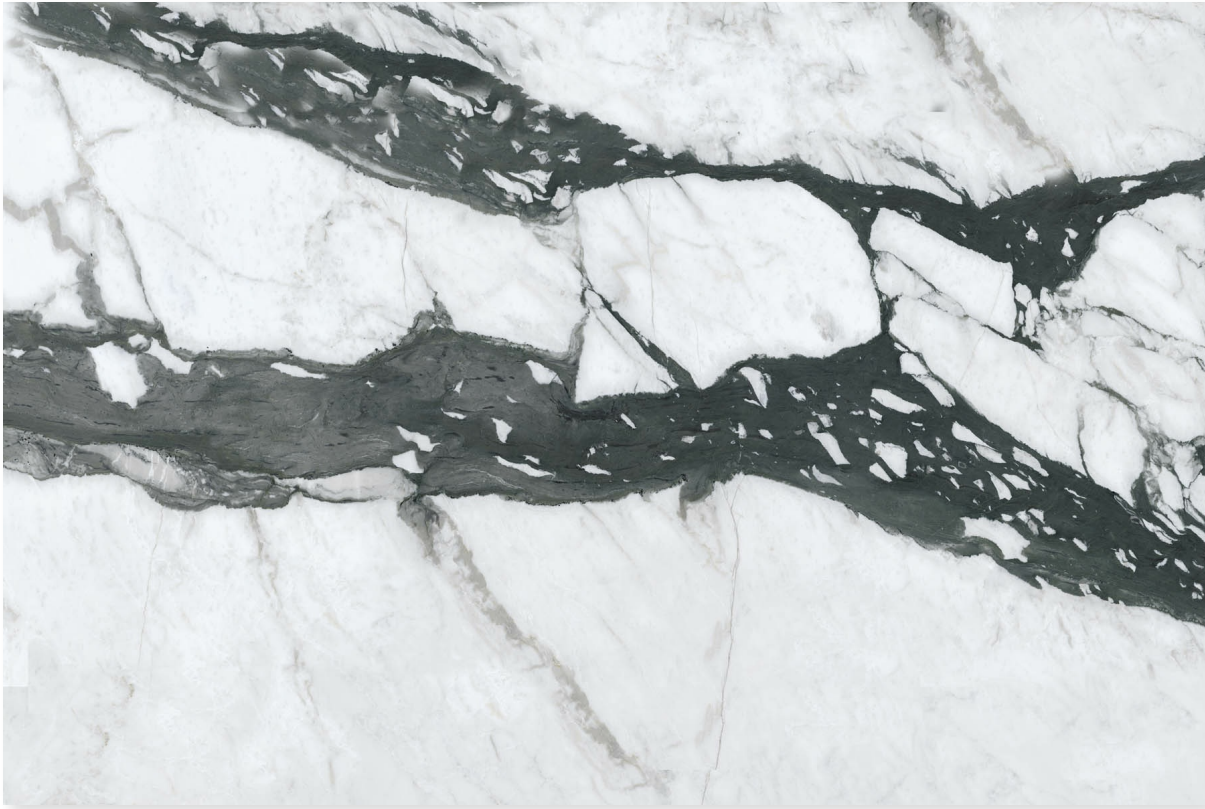

# STATUARIO

1200x  
1800mm

◆◆ Dark  
Polished

9mm