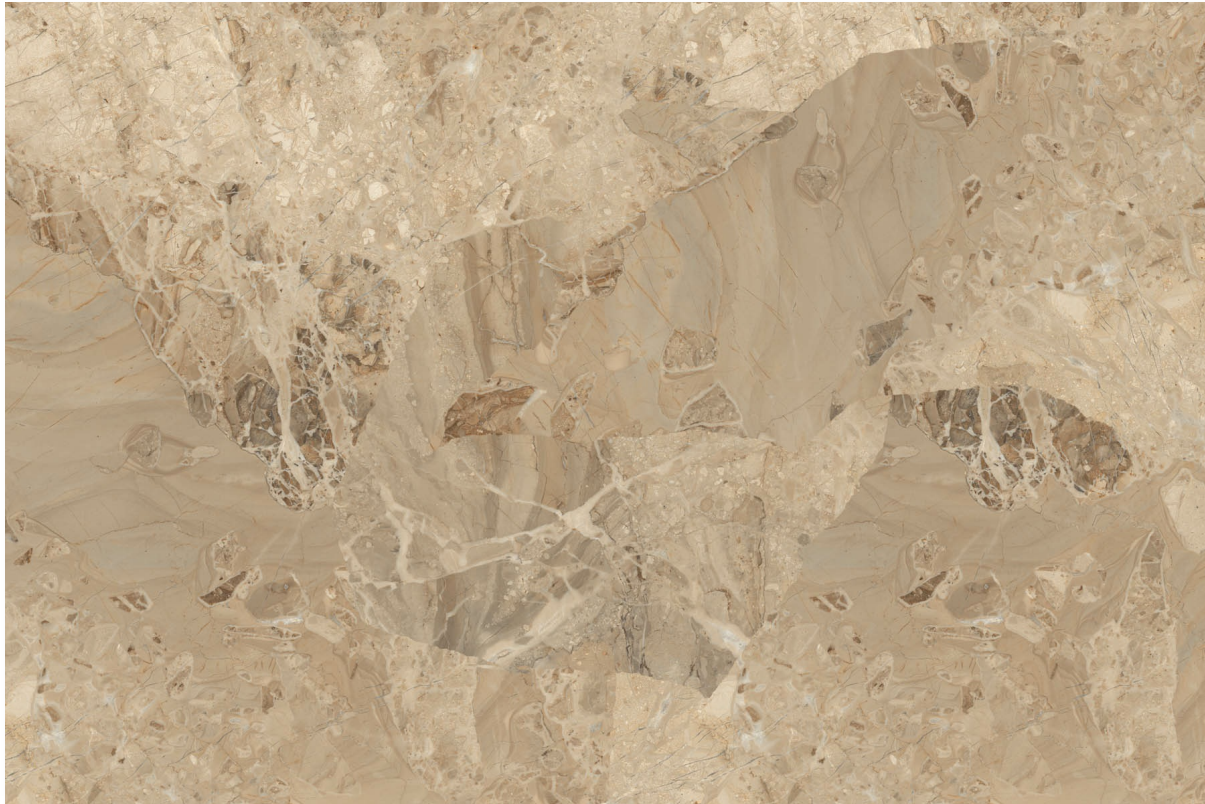

BRECCIA

1200x
1800mm

Dark
Polished

9mm