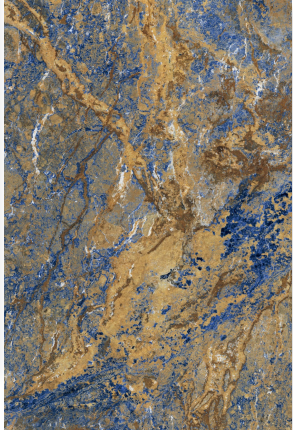

# AXIX BLUE

1200x  
1800mm

Dark  
Polished

9mm