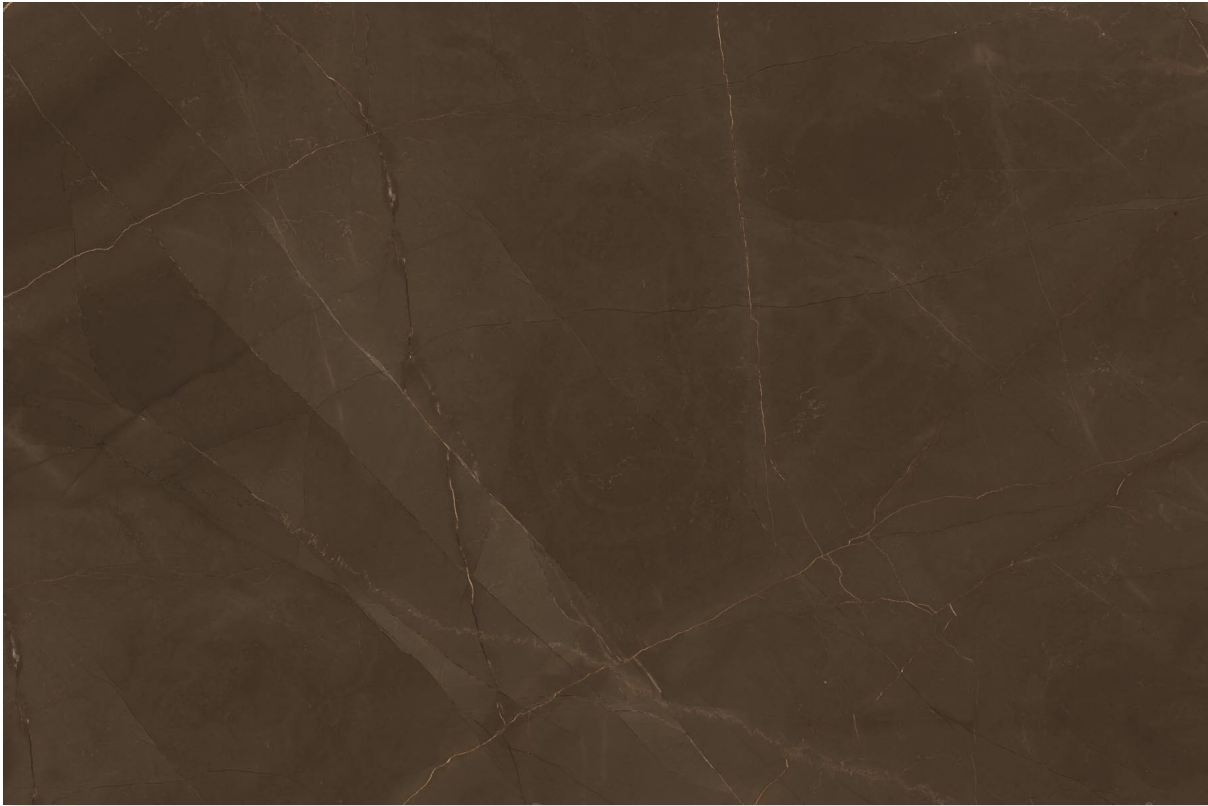

ARMANI BROWN

1200x
1800mm

Dark
Polished

9mm