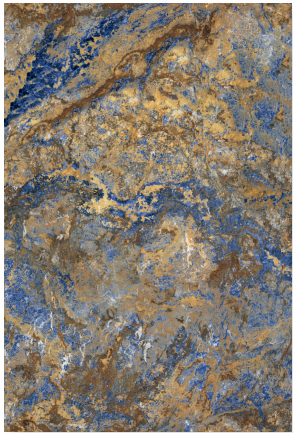

# AXIX BLUE

1200x  
1800mm

Dark  
Polished

9mm