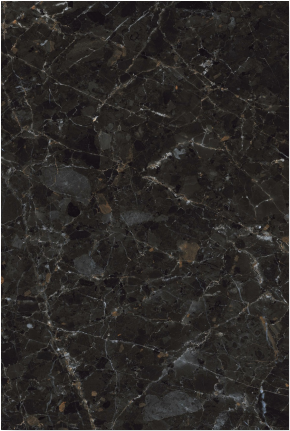

# ZENITH

1200x  
1800mm

Full Dark  
Polished

9mm

# FOSTER BLACK

1200x  
1800mm

Full Dark  
Polished

9mm

# ALMOND GREEN

1200x  
1800mm

Full Dark  
Polished

9mm