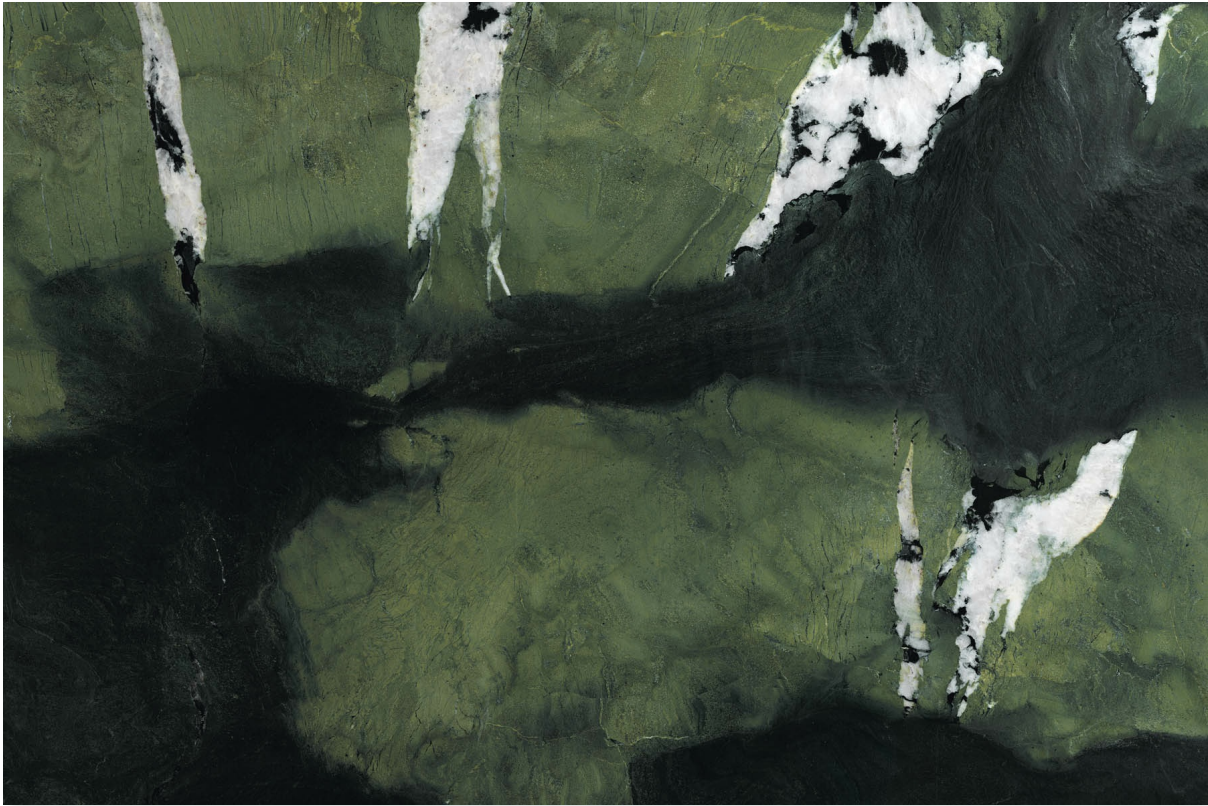

# ZENITH

1200x  
1800mm

Full Dark  
Polished

9mm