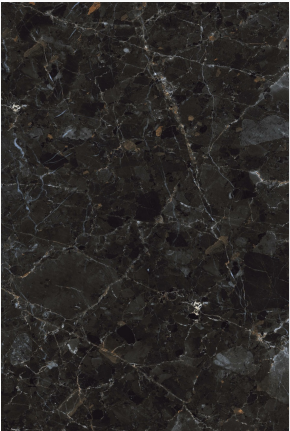

# ZENITH

1200x  
1800mm

Full Dark  
Polished

9mm

# FOSTER BLACK

1200x  
1800mm

Full Dark  
Polished

9mm