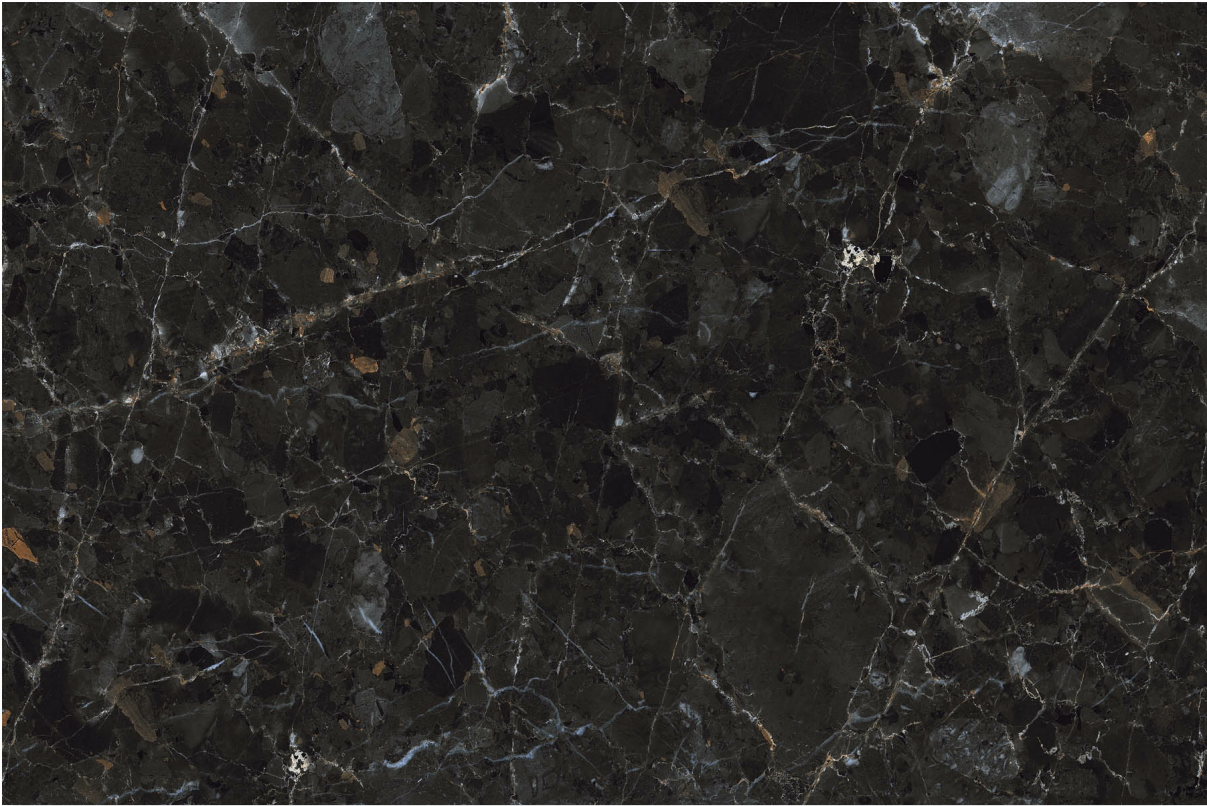

FOSTER BLACK

1200x
1800mm

Full Dark
Polished

9mm